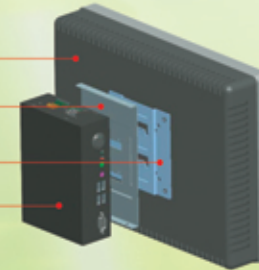

GA4402iBK

Front & Rear side removable

MB P720 / P820 / P830

MB P700

Wall Mount

GA4402iBK

| SPECIFICATIONS | |
|--------------------|---|
| Model | GA4402iBK |
| Form Factor | Pico ITX Case |
| M/B Type | VIA P700, P720, P820, P830, other brands MB |
| Chassis Dimensions | 125(D) x 160(W) x 55(H)mm = 1.1L, with front panel |
| Driver Bays | Flexible Combination as state form below |
| Front | USB x 2 + Audio, Power SW, Power/HDD LED |
| Power Supply | AC Adaptor 60W |
| Additional Port | DVI Port x 1, COM Port x 3 (P700 Exclude) |
| Packing | 1pc/1.00kgs/1.50kgs/0.30' 4 in 1 box.1.9' |
| Options | Wall Mount VESA Mount (VESA Bracket B + Chassis Bracket A) VESA Wall Mount (VESA Bracket B + Chassis Bracket C) |
| Application | Digital Signage · Nano-ITX · Net top PC |

| System Configurations | | | | | | | | | | | |
|-----------------------|----------|----------|----------|--------------|-----|-----|-----------|-----|-------|--------|---------|
| Storage Choice | Slim ODD | 3.5" HDD | 2.5" HDD | 3.5" Exposed | PCI | COM | Wifi Hole | DVI | CF | | Remarks |
| | | | | | | | | | Front | Bottom | |
| 1 | | | 1 | | | 3 | 1 | 1 | | | |

GA4402 - WALL MOUNT

Wall Mount Bracket

GA4402 Chassis

Wall

Monitor

Chassis Bracket A

VESA Bracket B

GA4402 Chassis

GA4402 + VESA

GA4402 Chassis

VESA Bracket B

Monitor

Wall Mount Bracket C type

Wall

GA4402 + VESA WALL MOUNT

Pico-ITX Case