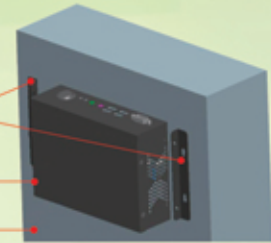

GA4402iBK

Front & Rear side removable

MB P720 / P820 / P830

MB P700

Wall Mount

GA4402iBK

| SPECIFICATIONS | |
|--------------------|---|
| Model | GA4402iBK |
| Form Factor | Pico ITX Case |
| M/B Type | VIA P700, P720, P820, P830, other brands MB |
| Chassis Dimensions | 125(D) x 160(W) x 55(H)mm = 1.1L, with front panel |
| Driver Bays | Flexible Combination as state form below |
| Front | USB x 2 + Audio, Power SW, Power/HDD LED |
| Power Supply | AC Adaptor 60W |
| Additional Port | DVI Port x 1, COM Port x 3 (P700 Exclude) |
| Packing | 1pc/1.00kgs/1.50kgs/0.30' 4 in 1 box.1.9' |
| Options | Wall Mount VESA Mount (VESA Bracket B + Chassis Bracket A) VESA Wall Mount (VESA Bracket B + Chassis Bracket C) |
| Application | Digital Signage · Nano-ITX · Net top PC |

| System Configurations | | | | | | | | | | | |
|-----------------------|----------|----------|----------|--------------|-----|-----|-----------|-----|-------|--------|---------|
| Storage Choice | Slim ODD | 3.5" HDD | 2.5" HDD | 3.5" Exposed | PCI | COM | Wifi Hole | DVI | CF | | Remarks |
| | | | | | | | | | Front | Bottom | |
| 1 | | | 1 | | | 3 | 1 | 1 | | | |

GA4402 - WALL MOUNT

Wall Mount Bracket

GA4402 Chassis

Wall

Monitor

Chassis Bracket A

VESA Bracket B

GA4402 Chassis

GA4402 + VESA

GA4402 Chassis

VESA Bracket B

Monitor

Wall Mount Bracket C type

Wall

GA4402 + VESA WALL MOUNT

Pico-ITX Case