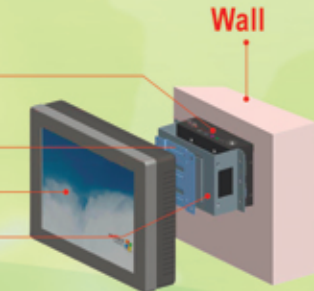

GA4402 - WALL MOUNT

Wall Mount Bracket

GA4402 Chassis

Wall

Monitor

Chassis Bracket A

VESA Bracket B

GA4402 Chassis

GA4402 + VESA

GA4402 Chassis

VESA Bracket B

Monitor

Wall Mount Bracket C type

Wall

GA4402 + VESA WALL MOUNT

Pico-ITX Case