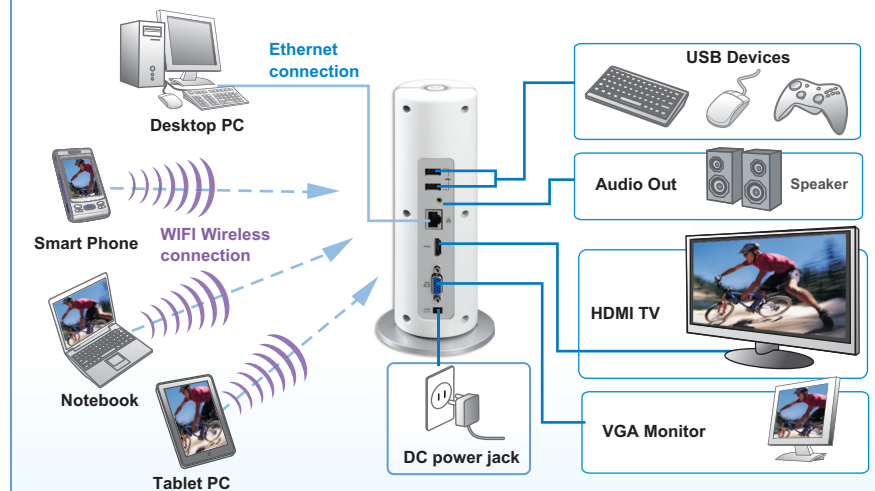

Application

GOOD WAY TECHNOLOGY CO., LTD.

3F, No.135, Lane 235 Pau Chiao Rd., Hsin Tien, Taipei County, Taiwan
Tel: 886-2-8919-1200 Fax: 886-2-8919-1220~1
http://www.goodway.com.tw E-mail:sales@goodway.com.tw