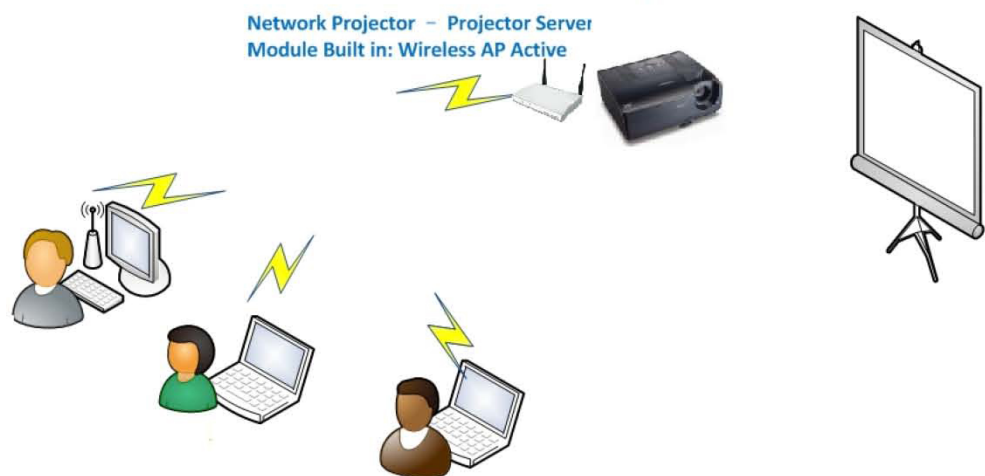

### **Presentation Mode**

The server is made for users to share the projector over wired or wireless network. People log into the presentation server simultaneously then present by turns. There is no need to swap the cable when changing the presenter.