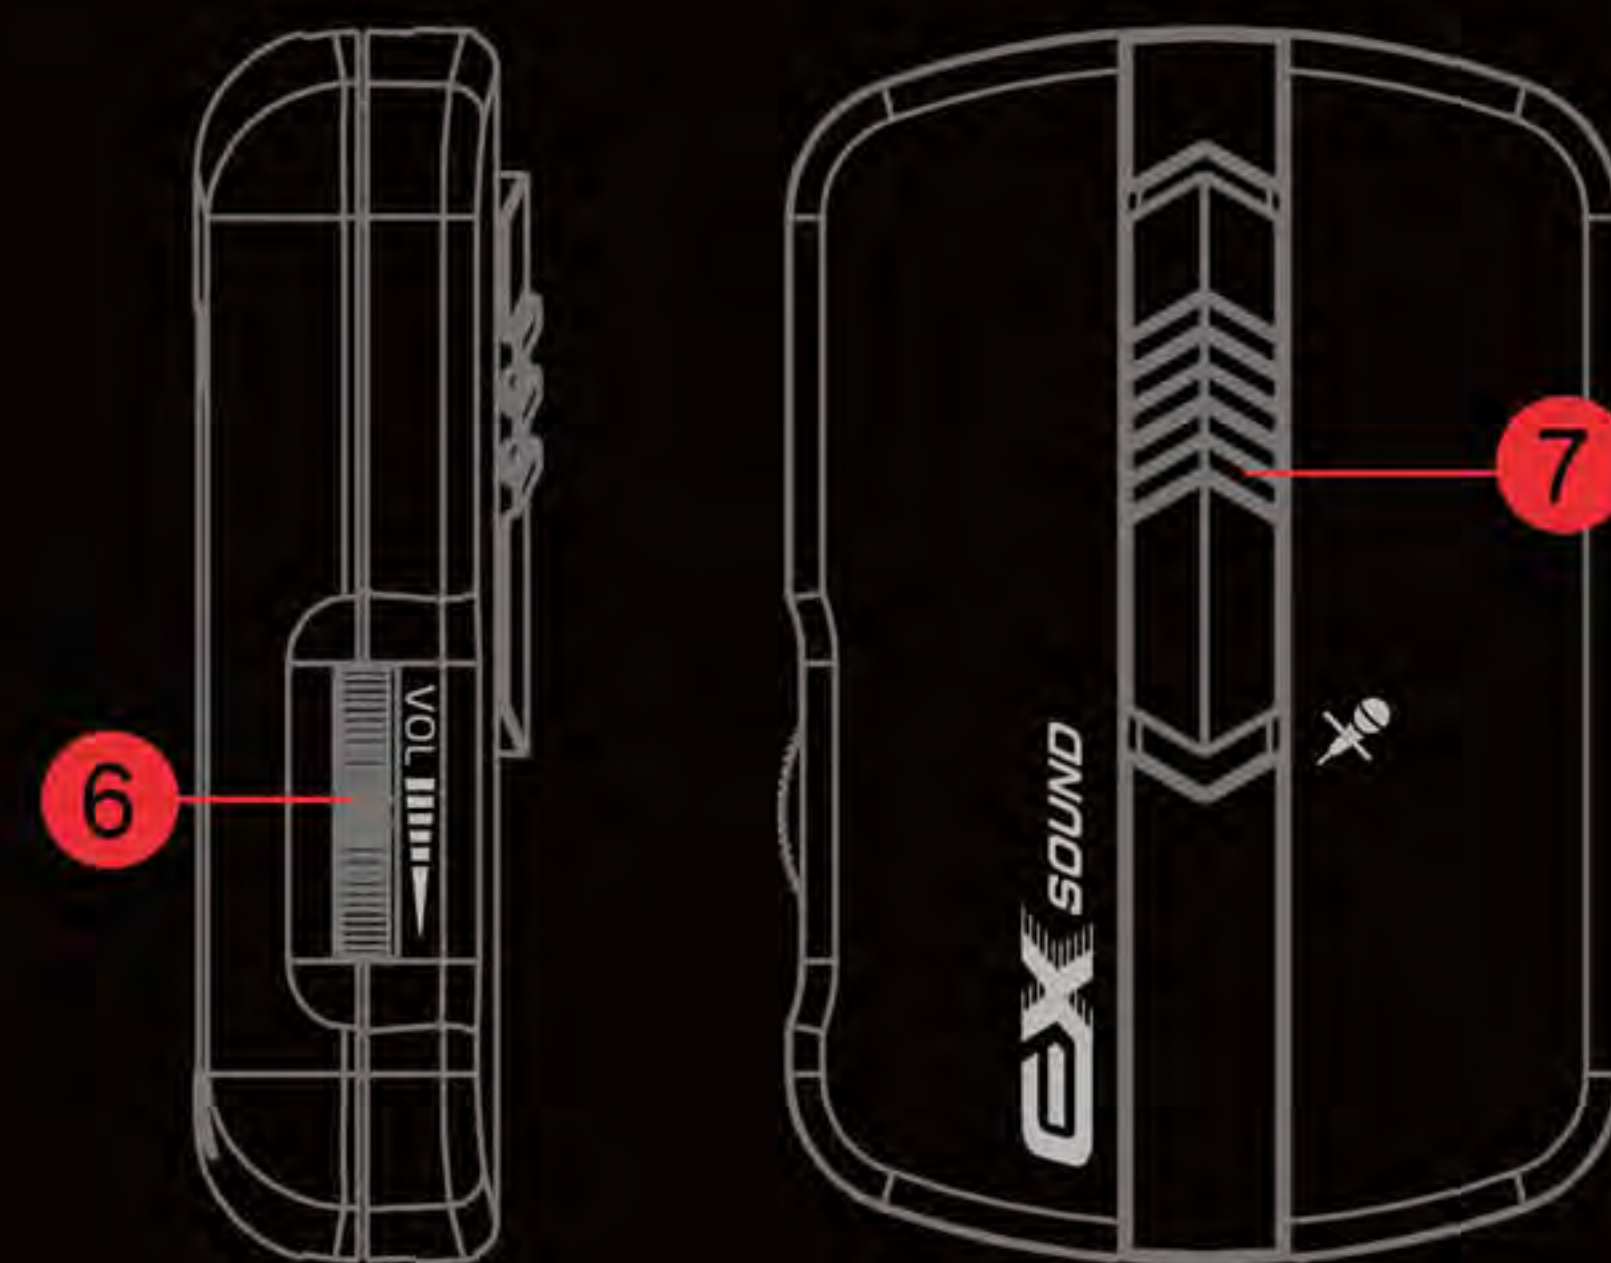

■ Hardware Diagram & Operation

EXSOUND NettleFish Headset and In-line Controller

1. High Quality & Soft Material Headband
2. Easy to adjust to Fit in Head Shape
3. Omni-direction Microphone.
4. Soft metal to adjust Microphone position.
5. Detachable Microphone with Indicator
6. Volume Up/Down
7. Microphone Mute/Un-mute

▼ How to Be Fold and Storage

1. Detachable Microphone Applications

2. Breakout Cables Connection Applications

■ NettleFish Specification

1. Speaker
 - i. Speaker: 40 mm, 32Ω, SPL 119dB ± 3dB
 - ii. Frequency Response: 20~20 kHz
2. Microphones
 - i. Detachable Design
 - ii. Size: Φ6*5 mm, Direction: Omni, -58dB ± 2dB
3. Headset Cable Length: 119 cm ± 3 cm
4. In-Line Control Cable Length: 247 cm ± 3 cm
5. Weight: 300 g ± 0.5 g