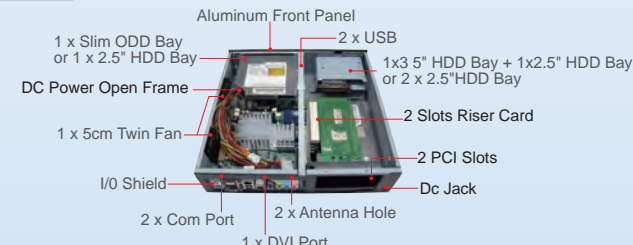

GA6701

Fit Intel 1155,1156 Socket M/B

Security Surveillance i3,i5,i7 System

Specifications

Model	GA6701iBK
Form Factor	Mini-ITX Case
Chassis Dimensions	310(D) x 315(W) x 70(H)mm = 6.83L , with front panel
Drive Bays	Flexible Combination as state form right page
Front	USB(V2.0) x 2 , Power/Reset SW , Power/HDD LED
Power Supply	<ul style="list-style-type: none"> • DC Open Frame 90W+AC Adaptor 80W • DC Open Frame 120W+AC Adaptor 120W • DC Open Frame 180W+AC Adaptor 180W • FlexATX 180W (CUL/TUV/ PSE/CB/CE/FCC, ErP, Active PFC)
PCI Slot	Standard PCI or PCI-E
System Fan	50 x 50 x 10mm Twin Fan x 1 (Right Side)
Additional Port	Serial Port x 2 , Wifi Antenna x 2 , DVI x 1
Packing	1pc/3.20kgs/4.00kgs/1.00' 2pcs/6.80kgs/7.30kgs/2.51'
Options	Wall Mount , anti-vibration HDD Cage
Application	Security 、 i3,i5,i7 System

System Configurations

Storage Choice	1.	2.	3.	4.	5.	6.	7.	8.	9.	10.	11.	12.	13.
Slim ODD	1	1	-	-	1	-	1	1	-	-	1	-	1
3.5" HDD	1	-	-	2	-	1	-	1	2	2	1	-	2
2.5" HDD	2	-	4	2	3	2	3	2	1	2	1	4	-
3.5" Exposed	-	1	-	-	-	-	-	-	-	-	-	-	-
PCI	1	-	1	1	1	2	2	1	-	1	1	2	-
COM Hole	2	2	2	2	2	2	2	2	2	2	2	2	2
Wifi Hole	2	2	2	2	2	2	2	2	2	2	2	2	2
DVI Hole	1	1	1	1	1	1	1	1	1	1	1	1	1
PSU	1U FlexATX	DC PSU	1U FlexATX	1U FlexATX	1U FlexATX	DC PSU	DC PSU	DC PSU (180W)	DC PSU (180W)	DC PSU (180W)	DC PSU (120W up)	DC PSU (180W)	DC PSU (180W)
CF	Front												
	Bottom	Y	Y	Y	Y	Y	Y	Y	Y	Y	Y	Y	Y
Remarks	1 x 2.5" HDD optional choice	1x3.5" hot swap enclosure for 2x2.5" HDD	1 x 2.5" HDD optional choice	Special cage for 3.5" HDD	*Card length must be less 160 or 170 mm *1 x 2.5" HDD optional choice			1 x 2.5" HDD optional choice	1 x 2.5" HDD optional choice	Special cage for 3.5" HDD	Special cage for 3.5" HDD	1 x 2.5" HDD optional choice	1 x 2.5" HDD optional choice Special cage for 3.5" HDD