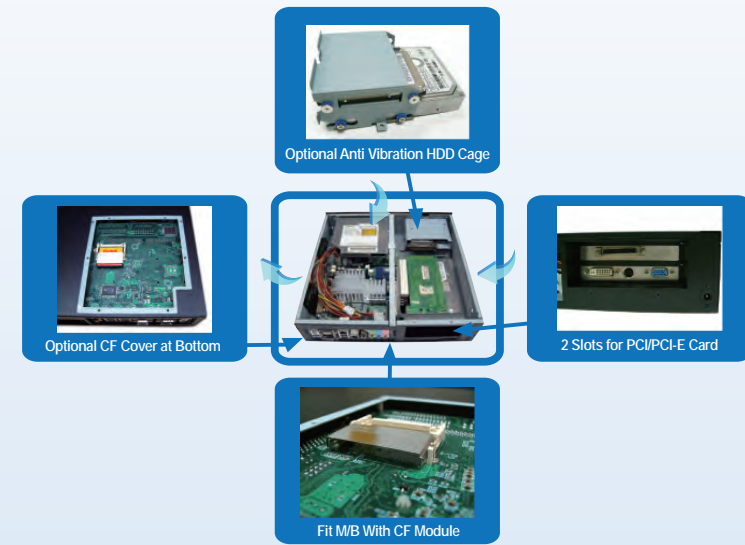

GA6701

Fit Intel 1155,1156 Socket M/B

Security Surveillance i3,i5,i7 System

Specifications

Model	GA6701iBK
Form Factor	Mini-ITX Case
Chassis Dimensions	310(D) x 315(W) x 70(H)mm = 6.83L , with front panel
Drive Bays	Flexible Combination as state form right page
Front	USB(V2.0) x 2 , Power/Reset SW , Power/HDD LED
Power Supply	<ul style="list-style-type: none"> • DC Open Frame 90W+AC Adaptor 80W • DC Open Frame 120W+AC Adaptor 120W • DC Open Frame 180W+AC Adaptor 180W • FlexATX 180W (CUL/TUV/ PSE/CB/CE/FCC, ErP, Active PFC)
PCI Slot	Standard PCI or PCI-E
System Fan	50 x 50 x 10mm Twin Fan x 1 (Right Side)
Additional Port	Serial Port x 2 , Wifi Antenna x 2 , DVI x 1
Packing	1pc/3.20kgs/4.00kgs/1.00' 2pcs/6.80kgs/7.30kgs/2.51'
Options	Wall Mount , anti-vibration HDD Cage
Application	Security 、 i3,i5,i7 System

System Configurations

Storage Choice	1.	2.	3.	4.	5.	6.	7.	8.	9.	10.	11.	12.	13.
Slim ODD	1	1	-	-	1	-	1	1	-	-	1	-	1
3.5" HDD	1	-	-	2	-	1	-	1	2	2	1	-	2
2.5" HDD	2	-	4	2	3	2	3	2	1	2	1	4	-
3.5" Exposed	-	1	-	-	-	-	-	-	-	-	-	-	-
PCI	1	-	1	1	1	2	2	1	-	1	1	2	-
COM Hole	2	2	2	2	2	2	2	2	2	2	2	2	2
Wifi Hole	2	2	2	2	2	2	2	2	2	2	2	2	2
DVI Hole	1	1	1	1	1	1	1	1	1	1	1	1	1
PSU	1U FlexATX	DC PSU	1U FlexATX	1U FlexATX	1U FlexATX	DC PSU	DC PSU	DC PSU (180W)	DC PSU (180W)	DC PSU (180W)	DC PSU (120W up)	DC PSU (180W)	DC PSU (180W)
CF	Front												
	Bottom	Y	Y	Y	Y	Y	Y	Y	Y	Y	Y	Y	Y
Remarks	1 x 2.5" HDD optional choice	1x3.5" hot swap enclosure for 2x2.5" HDD	1 x 2.5" HDD optional choice	Special cage for 3.5" HDD	*Card length must be less 160 or 170 mm *1 x 2.5" HDD optional choice			1 x 2.5" HDD optional choice	1 x 2.5" HDD optional choice	Special cage for 3.5" HDD	Special cage for 3.5" HDD	1 x 2.5" HDD optional choice	1 x 2.5" HDD optional choice Special cage for 3.5" HDD