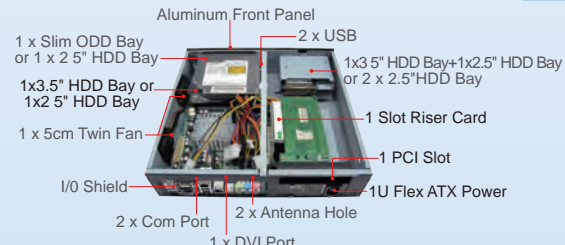

GA6701

Fit Intel 1155,1156 Socket M/B

Security Surveillance i3,i5,i7 System

Specifications

Model	GA6701iBK
Form Factor	Mini-ITX Case
Chassis Dimensions	310(D) x 315(W) x 70(H)mm = 6.83L , with front panel
Drive Bays	Flexible Combination as state form right page
Front	USB(V2.0) x 2 , Power/Reset SW , Power/HDD LED
Power Supply	<ul style="list-style-type: none"> • DC Open Frame 90W+AC Adaptor 80W • DC Open Frame 120W+AC Adaptor 120W • DC Open Frame 180W+AC Adaptor 180W • FlexATX 180W (CUL/TUV/ PSE/CB/CE/FCC, ErP, Active PFC)
PCI Slot	Standard PCI or PCI-E
System Fan	50 x 50 x 10mm Twin Fan x 1 (Right Side)
Additional Port	Serial Port x 2 , Wifi Antenna x 2 , DVI x 1
Packing	1pc/3.20kgs/4.00kgs/1.00' 2pcs/6.80kgs/7.30kgs/2.51'
Options	Wall Mount , anti-vibration HDD Cage
Application	Security 、 i3,i5,i7 System

System Configurations

Storage Choice	1.	2.	3.	4.	5.	6.	7.	8.	9.	10.	11.	12.	13.
Slim ODD	1	1	-	-	1	-	1	1	-	-	1	-	1
3.5" HDD	1	-	-	2	-	1	-	1	2	2	1	-	2
2.5" HDD	2	-	4	2	3	2	3	2	1	2	1	4	-
3.5" Exposed	-	1	-	-	-	-	-	-	-	-	-	-	-
PCI	1	-	1	1	1	2	2	1	-	1	1	2	-
COM Hole	2	2	2	2	2	2	2	2	2	2	2	2	2
Wifi Hole	2	2	2	2	2	2	2	2	2	2	2	2	2
DVI Hole	1	1	1	1	1	1	1	1	1	1	1	1	1
PSU	1U FlexATX	DC PSU	1U FlexATX	1U FlexATX	1U FlexATX	DC PSU	DC PSU	DC PSU (180W)	DC PSU (180W)	DC PSU (180W)	DC PSU (120W up)	DC PSU (180W)	DC PSU (180W)
CF	Front												
	Bottom	Y	Y	Y	Y	Y	Y	Y	Y	Y	Y	Y	Y
Remarks	1 x 2.5" HDD optional choice	1x3.5" hot swap enclosure for 2x2.5" HDD	1 x 2.5" HDD optional choice	Special cage for 3.5" HDD	*Card length must be less 160 or 170 mm *1 x 2.5" HDD optional choice			1 x 2.5" HDD optional choice	1 x 2.5" HDD optional choice	Special cage for 3.5" HDD	Special cage for 3.5" HDD	1 x 2.5" HDD optional choice	1 x 2.5" HDD optional choice Special cage for 3.5" HDD