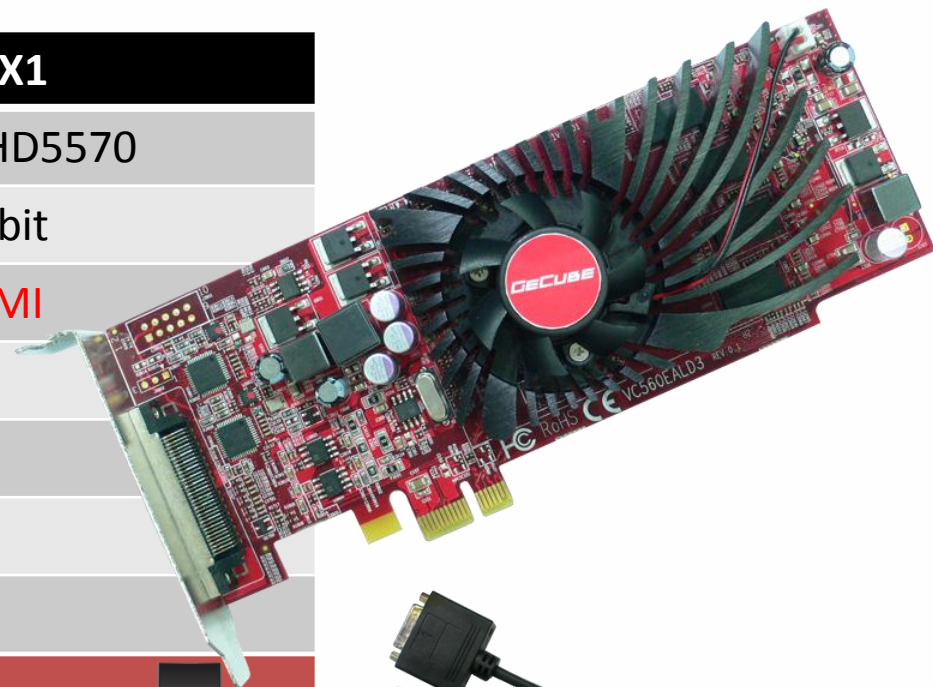

Education

Health

Entertainment

Convention

Commerical

DP6570LD3-F4

TECHNOLOGIES

Model	DP6570LD3-F4
Chip	AMD Radeon HD6570
Memory	1GB DDR3 128bit
Display	4 x Mini Display Port
Bus	PCI-E 16x
Size	SFF
Cooling	Fan
OS	Win7/Vista

VC5570LD3-F4X1

TECHNOLOGIES

Model	VC5570LD3-F4X1
Chip	AMD Radeon HD5570
Memory	1GB DDR3 128bit
Display	4 x DVI-D / HDMI
Bus	PCI-E 1x
Size	SFF
Cooling	Fan
OS	Win7/Vista
Eyefinity 	Eyefinity 
2x1(3840x1080) 1x2(1920x2160) 1x3(1920x3240) 3x1(5760x1080) 1x4(7680x1080) 2x2(3840x2160)	2x1(2160x1920) 1x2(1080x3840) 1x3(1080x5760) 3x1(3240x1920) 4x1(1080x7680) 2x2(2160x3840)