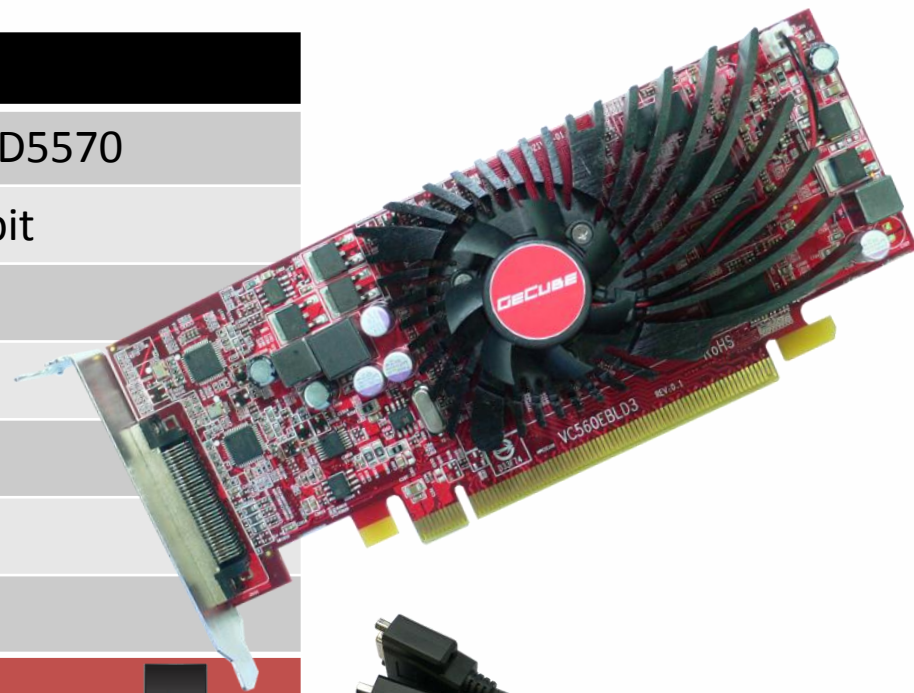

Education

Health

Entertainment

Convention

Commerical

DP6570LD3-F4

TECHNOLOGIES

Model	DP6570LD3-F4
Chip	AMD Radeon HD6570
Memory	1GB DDR3 128bit
Display	4 x Mini Display Port
Bus	PCI-E 16x
Size	SFF
Cooling	Fan
OS	Win7/Vista

VC5570LD3-F4

TECHNOLOGIES

Model	VC5570LD3-F4
Chip	AMD Radeon HD5570
Memory	1GB DDR3 128bit
Display	4 x DVI-D / HDMI
Bus	PCI-E 16x
Size	SFF
Cooling	Fan
OS	Win7/Vista

Eyefinity 

- 2x1(3840x1080)
- 1x2(1920x2160)
- 1x3(1920x3240)
- 3x1(5760x1080)
- 1x4(7680x1080)
- 2x2(3840x2160)

Eyefinity 

- 2x1(2160x1920)
- 1x2(1080x3840)
- 1x3(1080x5760)
- 3x1(3240x1920)
- 4x1(1080x7680)
- 2x2(2160x3840)

VV5570LD3-F4

TECHNOLOGIES

Model	VV5570LD3-F4
Chip	AMD Radeon HD5570
Memory	1GB DDR3 128bit
Display	4 x VGA
Bus	PCI-E 16x
Size	SFF
Cooling	Fan
OS	Win7/Vista