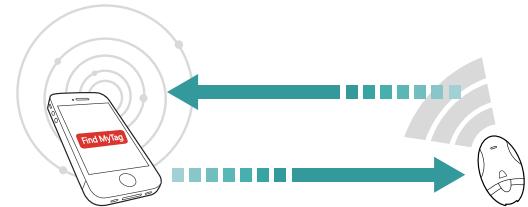

Ardi

iReminder SB10

Loss Prevention for Your BLE iPhone/iPad With
"FINDME" Function and More.....

**Bluetooth 4.0
BLE**

The iReminder SB10 is the most effective loss prevention solution for your BLE iPhone/iPad, ex. iPhone 4S/New iPad/iPhone5/iPad mini. It is an "electronic leash" that notifies you with an audible alarm whenever your BLE iPhone/iPad leaves your vicinity (Out-of-Range) or whenever you leave your BLE iPhone/iPad behind. The iReminder SB10 also assists you in locating your misplaced BLE devices within a 98ft/30m' radius (FindMe function).

Loss Prevention - Warning alarm prevents loss of BLE iPhone/iPad, keys and more..

When you reach 7~30 feet / 2~9 meters from the iPhone, the Reminder will begin to beep. If you move back into range, the alarm will cease.

Two-Way FindME - iReminder and BLE iPhone/iPad can instantly find each other

You can search for a misplaced BLE iPhone/iPad using the iReminder, but only if the iReminder is within a 98ft/30m radius - conversely, you can also search for your iReminder with your BLE iPhone/iPad.