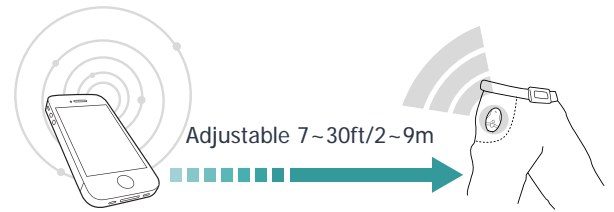

Ardi

iReminder SB10

Loss Prevention for Your BLE iPhone/iPad With
"FINDME" Function and More.....

**Bluetooth 4.0
BLE**

The iReminder SB10 is the most effective loss prevention solution for your BLE iPhone/iPad, ex. iPhone 4S/New iPad/iPhone5/iPad mini. It is an "electronic leash" that notifies you with an audible alarm whenever your BLE iPhone/iPad leaves your vicinity (Out-of-Range) or whenever you leave your BLE iPhone/iPad behind. The iReminder SB10 also assists you in locating your misplaced BLE devices within a 98ft/30m' radius (FindMe function).

Loss Prevention - Warning alarm prevents loss of BLE iPhone/iPad, keys and more..

When you reach 7~30 feet / 2~9 meters from the iPhone, the Reminder will begin to beep. If you move back into range, the alarm will cease.