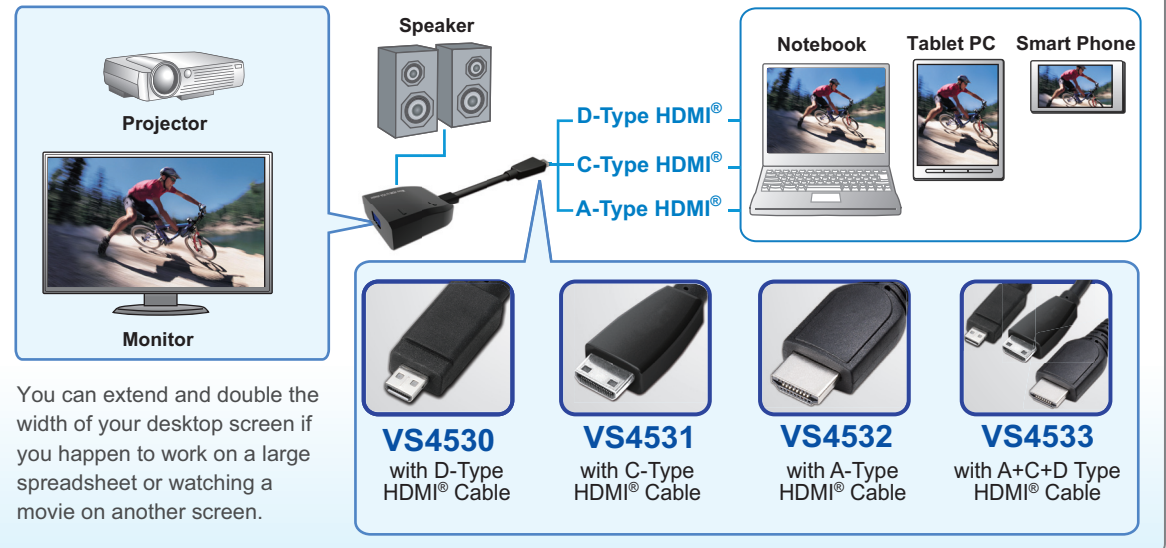

Application

You can extend and double the width of your desktop screen if you happen to work on a large spreadsheet or watching a movie on another screen.

GOOD WAY TECHNOLOGY CO., LTD.

3F, No.135, Lane 235 Pau Chiao Rd., Hsin Tien, Taipei County, Taiwan
Tel: 886-2-8919-1200 Fax: 886-2-8919-1220-1
<http://www.goodway.com.tw> E-mail: sales@goodway.com.tw