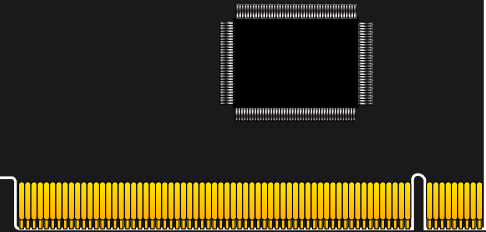

SC8768D

SOUND CARD DEVICE