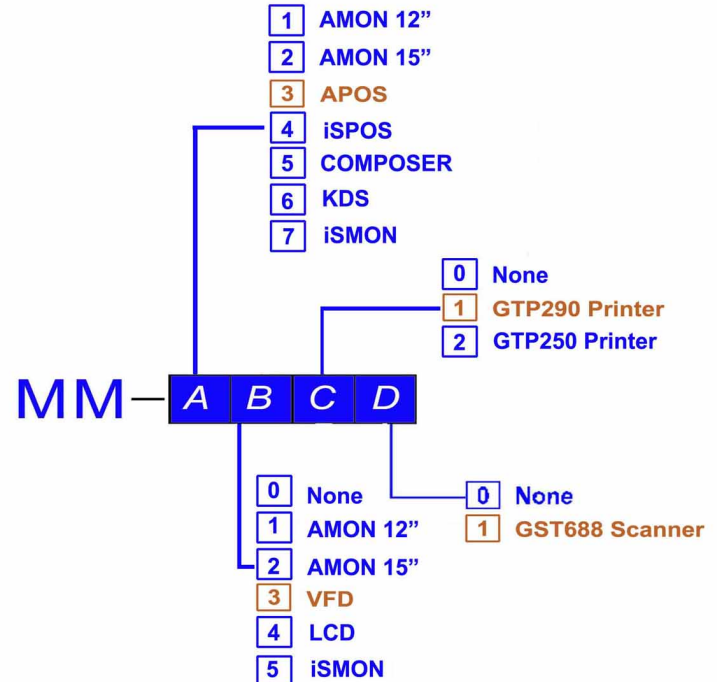

SENOR

SENOR TECH CO., LTD.

Tel: +886-2-26950405 Fax: +886-2-26952745

<http://www.senortech.com> E-mail: sales@senortech.com