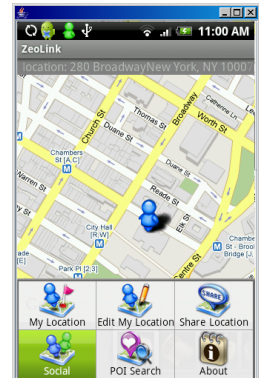

- **Real time news & weather forecast**

Real time worldwide & local news are at your finger tips. A location based weather forecast is provided for your convenience when traveling.

ZeoLink Function List

Major Screen Shots

Real-time location based weather forecast

POI Search result shown on map

Show route to the destination of the store

Enable social utilities

Real-time local and worldwide news

Maintain your friend list in the private community

Share current location with friends

Mobile IM chat room

Leadtek Research, Inc.

18F 166 Chien-Yi Rd., Chung Ho City, Taipei County 23511, Taiwan
 Tel : +886-2-8226-5800 Fax : +886-2-8226-5801
 Web : www.zeolink.net email : service@leadtek.com
 Fan club : www.facebook.com/zeolink