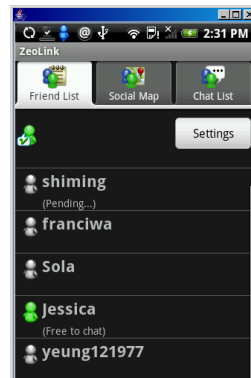

S/W Modules	Function Descriptions
ZeoLink.poi	One touch POI search for better user experience
ZeoLink.sms	Offline SMS message for free instant communication
ZeoLink.weather	Location based weather forecast
ZeoLink.news	Location based real time news
ZeoLink.social	Mobile IM and social utilities

Major Screen Shots

Real-time location based weather forecast

POI Search result shown on map

Show route to the destination of the store

Enable social utilities

Real-time local and worldwide news

Maintain your friend list in the private community