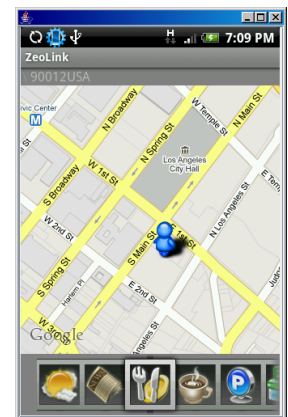

ZeoLink has rich functionalities to fulfill mobile LBS and social networking needs.