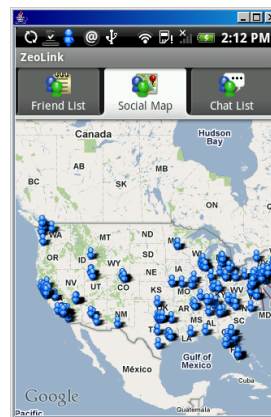

User Benefits

Easy One Touch POI Search

POI Search is one of the most used functionalities in the LBS application. To make it more convenient, we select most frequently used search targets and package each into individual one touch function. For search against other than pre-defined, we also provide manual POI search for your designated favorites.

ZeoLink has rich functionalities to fulfill mobile LBS and social networking needs.

- **Make Friends**

Allow you to browse over regions from all over the world to select members into friends on ZeoLink social map.

- **Real time news & weather forecast**

Real time worldwide & local news are at your finger tips. A location based weather forecast is provided for your convenience when traveling.

ZeoLink Function List