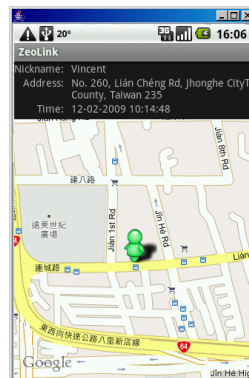

Major Screen Shots

Real-time location based weather forecast

POI Search result shown on map

Show route to the destination of the store

Enable social utilities

Real-time local and worldwide news

Maintain your friend list in the private community

Share current location with friends

Mobile IM chat room

Leadtek Research, Inc.

18F 166 Chien-Yi Rd., Chung Ho City, Taipei County 23511, Taiwan
 Tel : +886-2-8226-5800 Fax : +886-2-8226-5801
 Web : www.zeolink.net email : service@leadtek.com
 Fan club : www.facebook.com/zeolink