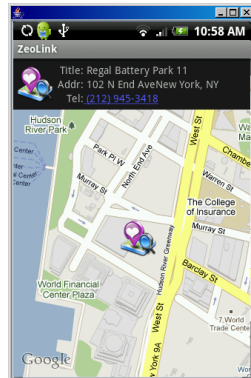

- **Real time news & weather forecast**

Real time worldwide & local news are at your finger tips. A location based weather forecast is provided for your convenience when traveling.

ZeoLink Function List

Major Screen Shots

Real-time location based weather forecast

POI Search result shown on map

Show route to the destination of the store

Enable social utilities

Real-time local and worldwide news

Maintain your friend list in the private community