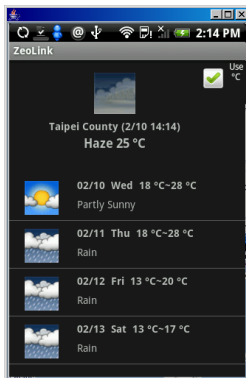

- **Make Friends**

Allow you to browse over regions from all over the world to select members into friends on ZeoLink social map.

- **Real time news & weather forecast**

Real time worldwide & local news are at your finger tips. A location based weather forecast is provided for your convenience when traveling.

ZeoLink Function List

S/W Modules	Function Descriptions
ZeoLink.poi	One touch POI search for better user experience
ZeoLink.sms	Offline SMS message for free instant communication
ZeoLink.weather	Location based weather forecast
ZeoLink.news	Location based real time news
ZeoLink.social	Mobile IM and social utilities

Major Screen Shots

Real-time location based weather forecast