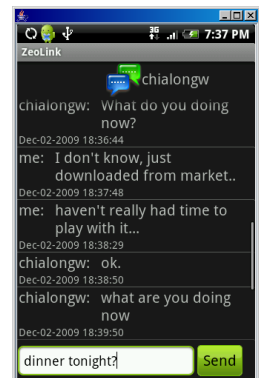

Mobile IM chat room

Leadtek Research, Inc.

18F 166 Chien-Yi Rd., Chung Ho City, Taipei County 23511, Taiwan
Tel : +886-2-8226-5800 Fax : +886-2-8226-5801
Web : www.zeolink.net email : service@leadtek.com
Fan club : www.facebook.com/zeolink