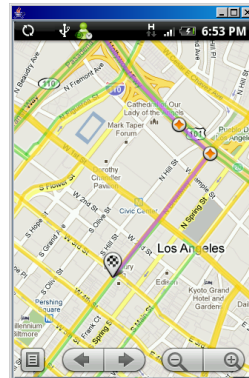

- **Real time news & weather forecast**

Real time worldwide & local news are at your finger tips. A location based weather forecast is provided for your convenience when traveling.

ZeoLink Function List

S/W Modules	Function Descriptions
ZeoLink.poi	One touch POI search for better user experience
ZeoLink.sms	Offline SMS message for free instant communication
ZeoLink.weather	Location based weather forecast
ZeoLink.news	Location based real time news
ZeoLink.social	Mobile IM and social utilities

Major Screen Shots

Real-time location based weather forecast

POI Search result shown on map

Show route to the destination of the store

Enable social utilities

Real-time local and worldwide news

Maintain your friend list in the private community